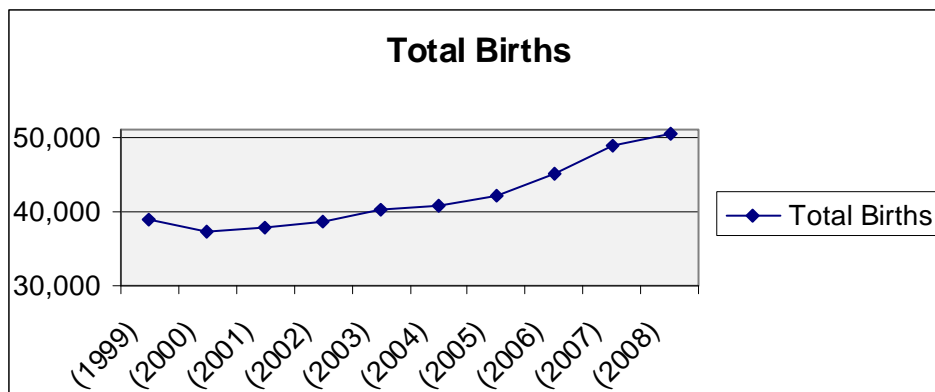

* births of indeterminate sex are not included on this table.

(NS) Not Stated

* (Res) Resident of Alberta

* (Non Res) Non-Resident of Alberta

Table 9

Alberta Births - Ten Year Comparison

Year	Total
(1999)	38,815
(2000)	37,155
(2001)	37,752
(2002)	38,750
(2003)	40,337
(2004)	40,742
(2005)	42,019
(2006)	45,093
(2007)	48,841
(2008)	50,555